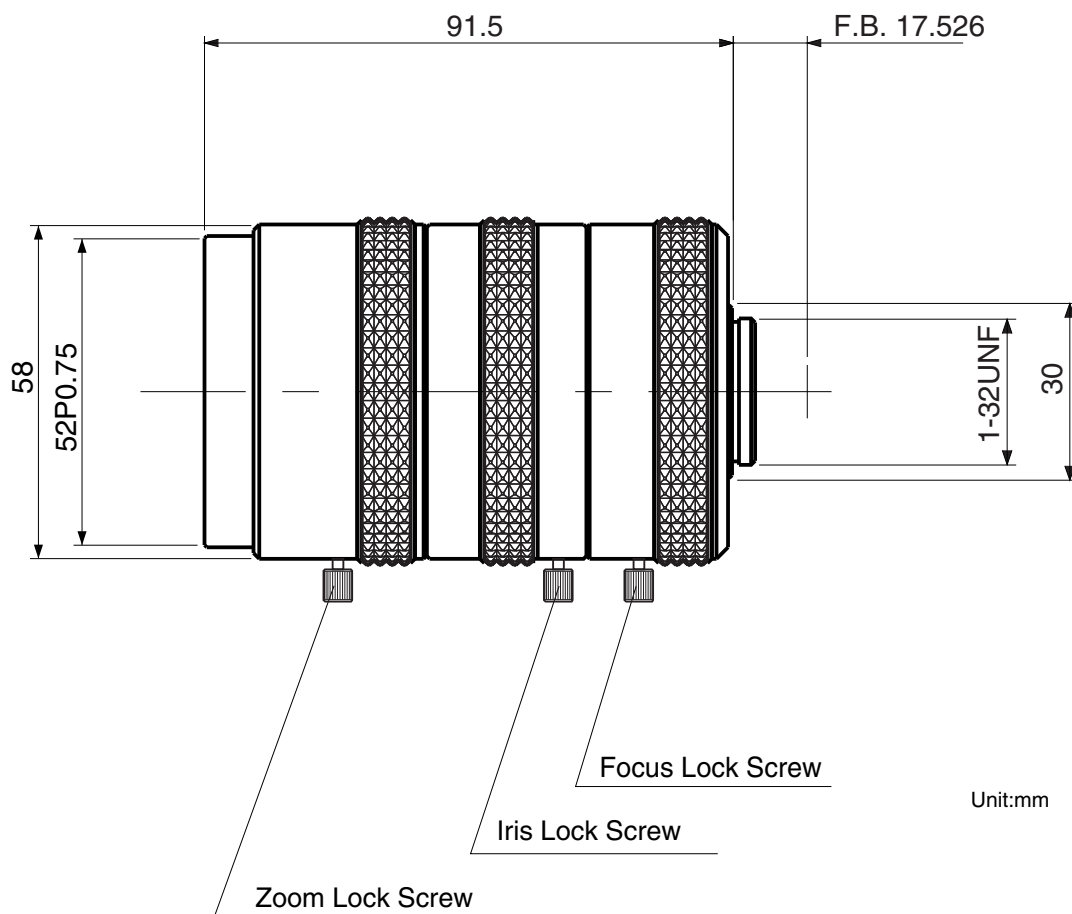

ALTAIR HD880M IR

【SPECIFICATIONS】 1.5Megapixel Day&Night Lens

Image Size : $\frac{1}{2}$ $\frac{1}{3}$

Focal Length :	8 ~ 80mm	Optical Back Focal Distance :	17.07 ~ 21.42mm (In Air)
Maximum Relative Aperture :	1:1.6	Flange Back :	17.526mm
Iris :	F1.6 ~ Close	Operation :	Focus : Manual Zoom : Manual Iris : Manual
Zoom Ratio :	10X	Operating Temperature :	-10 ~ +50
Angle of View :	46.6 × 34.3 deg. at 8mm 4.7 × 3.6 deg. at 80mm	Mount :	C-Mount (Adjustable Lens Position)
Image Size :	6.4 × 4.8mm (8mm)	Filter Size :	52mm P0.75
Minimum Object Distance :	0.1m at 8mm (From Front Vertex) 0.7m at 80mm (From Front Vertex)	Size, Weight :	58 × 91.5mm, Approx 400 g

【COMPOSITION】

- Lens 1
- Lens Cap 1
- Dust Cap 1

【DIMENSIONS】

Unit:mm