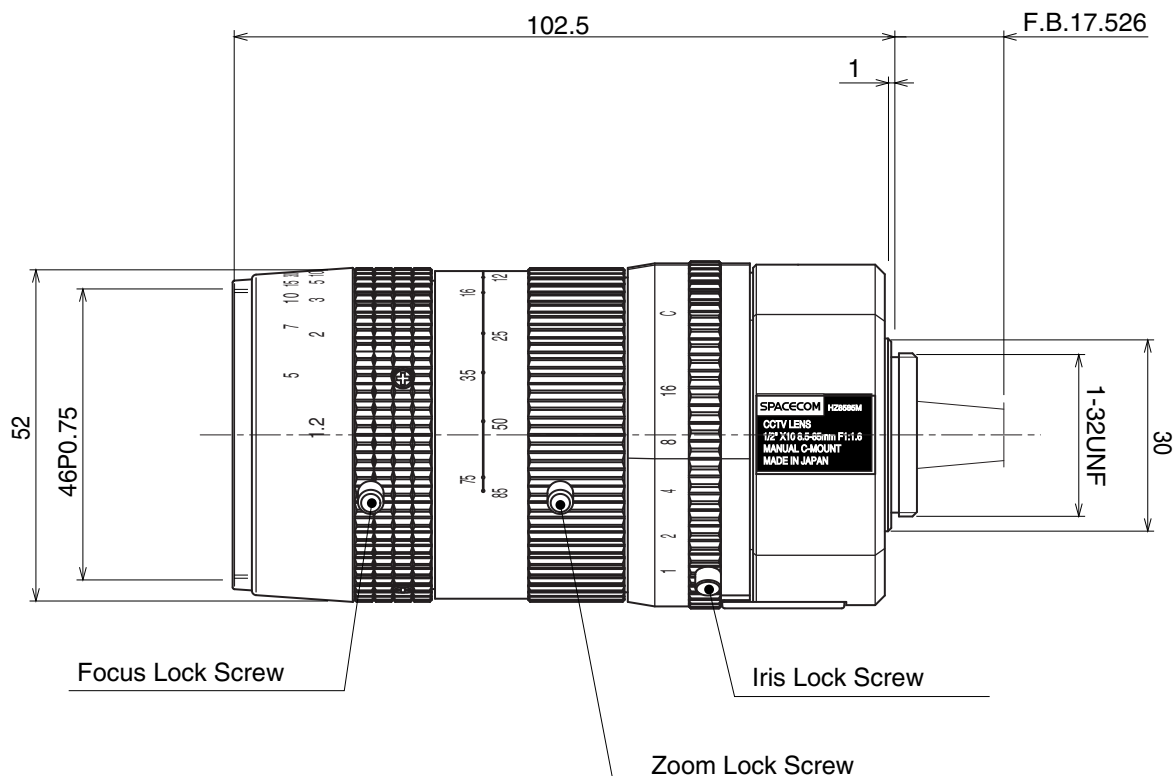

# HZ8585M

**【SPECIFICATIONS】** 10X Vari Zoom Lens

Image Size :  $\frac{1}{2}$   $\frac{1}{3}$   $\frac{1}{4}$

Focal Length :	8.5 ~ 85mm	Flange Back :	17.526mm
Maximum Relative Aperture :	1:1.6	Operation :	Focus : Manual Zoom : Manual Iris : Manual
Iris :	F1.6 ~ Close	Operating Temperature :	-10 ~ +50
Zoom Ratio :	10X	Mount :	C-Mount
Angle of View :	41.3 x 31.5 deg. at 8.5mm 4.3 x 3.2 deg. at 85mm	Filter Size :	46mm P0.75
Image Size :	6.4 x 4.8mm ( 8mm )	Size :	52 x 102.5mm
Minimum Object Distance :	1.2m ( From Front Vertex )	Weight :	Approx 200 g
Optical Back Focal Distance :	15.56mm(In Air)		

**【COMPOSITION】**

- Lens . . . . . 1
- Lens Cap . . . . . 1
- Dust Cap . . . . . 1

**【DIMENSIONS】**

Unit:mm