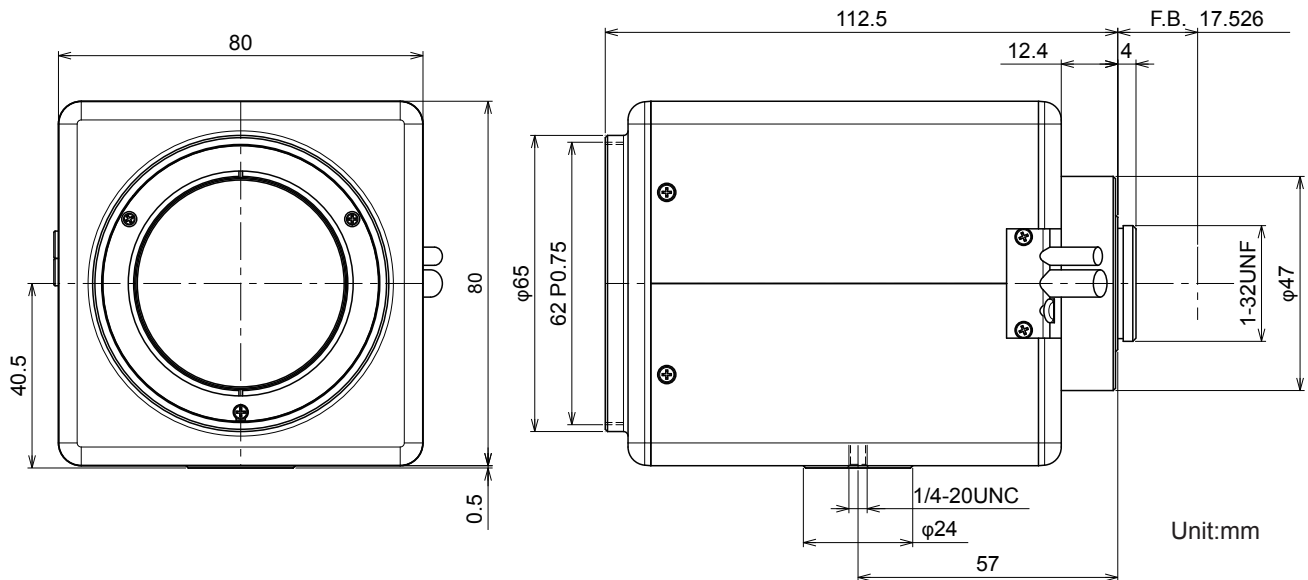

VZ2465R IR-MP

【SPECIFICATIONS】 2.7X motorized zoom lens for 4Mega-Pixel

Image Size : 1

Focal Length : 24~65mm
 Maximum Relative Aperture : 1:2.0
 Iris : F2.0~Close (No F drop)
 Zoom Ratio : 2.7X
 Angle of View : 30.5×22.9 deg. at 24mm
 11.2× 8.4 deg. at 65mm
 Image Size : 12.8×9.6mm (φ16mm)
 Minimum Object Distance : 7m (From Front Vertex)
 Resolution : Corresponding to 5.5μm
 Optical Back Focal Distance : 23.29mm (In Air)

Flange Back : 17.526mm
 Operation : Zoom : Motorized (DC±6.4V, Max45mA)
 Focus : Motorized (DC±6.4V, Max45mA)
 Iris : Motorized (DC±6.4V, Max45mA)
 Operating Temperature : -10~+50°C
 Mount : C-Mount (Adjustable Lens Position)
 Filter Size : 62mm P0.75
 Size : 80×80.5×112.5mm
 Weight : Approx. 710g

【COMPOSITION】

- Lens.....1
- Lens Cap.....1
- Dust Cap.....1

【DIMENSIONS】

【CIRCUIT DIAGRAM】